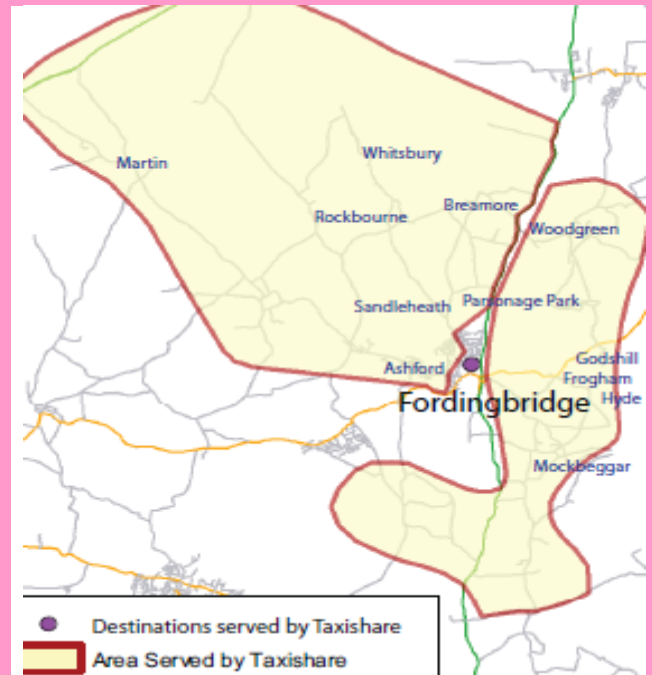

## What is the Fordingbridge Taxishare?

It is a public transport service for passengers travelling to and from Hyde, Frogham, Sandleheath, Woodgreen, Harbridge, Mockbeggar, Whitsbury, Breamore, Godshill, Parsonage Park, Rockbourne, Ashford, Damerham and Martin, taking passengers into Fordingbridge.

## Where will I be picked up?

The taxi will pick you up from your home address as long as you live in one of the following areas:-

- Hyde
- Frogham
- Sandleheath
- Woodgreen
- Harbridge
- Mockbeggar
- Whitsbury
- Breamore
- Godshill
- Parsonage Park
- Rockbourne
- Ashford
- Damerham
- Martin

**West area** (Parsonage Park, Sandleheath, Breamore, Whitsbury, Rockbourne, Ashford, Damerham and Martin)

Operates on **Tuesdays, Wednesdays, Thursdays** and **Fridays only** (excluding public holidays).

# Fordingbridge Taxishare (61/62)

A public transport service

© Crown copyright and database rights 2015  
Ordnance Survey 100019180.